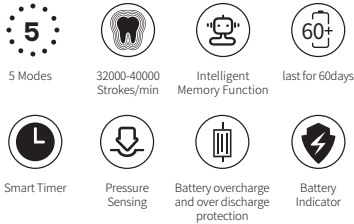

Weight: 222g

Size: 27.1*28.1*255mm for toothbrush,

62*62*41mm for 400 charger

Power source: DC5V, Inductive charging

Battery type: 3.7V, 700mAh lithium battery

SG-2778 IPX7

- 6 brushing modes offers varying oral care needs.
- Smart LCD screen , you can see your brushing results and blind areas instantly
- Pressure-sensing with upgrade 3-second gradual strength, Splash-proof and comfortable experience
- 2 minutes Smart Timer with 30 seconds interval.

Size: 28*30*166mm for toothbrush handle

Power source: DC5V, Type-C charging

Battery type: 3.7V, 1500mAh lithium battery

NEW ARRIVAL

SEAGO GROUP
赛嘉集团
SINCE 2003

SG-2767 IPX7

- Digital display makes the modes switching experience more vivid and interesting
- Pick up wake-up function
- Pressure-sensing with upgrade 3-second gradual strength ,Splash-proof and comfortable experience

Weight: 135g

Size: 30.0*29.3*252.3mm

Power source: DC5V, USB charging

Battery type: 3.7V, 1600mAh lithium battery

SG-553 IPX7

- Pressure-sensor with upgrade 3-second gradual strength, Splash-proof and comfortable experience
- Powerful magnetic levitation motor makes 6mm wide swing on the bristles
- Seamless touch button design