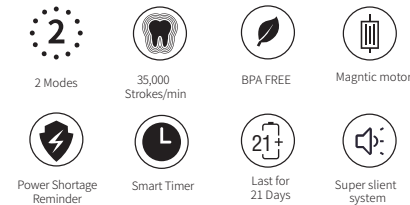

SG-2731 IPX7

- Full body with food grade silicon, BPA Free
- 2 minutes auto-timer and 30 seconds pause to help children follow scientific brushing method
- Dynamic magnetic motor for powerful and gentle clean

Weight: 113 g
Size: 32*31*210mm for toothbrush
58.0*58.0*28.0mm for 4017B charger
Power source: DC5V, USB inductive charging
Battery type: 3.7V,600mAh lithium battery