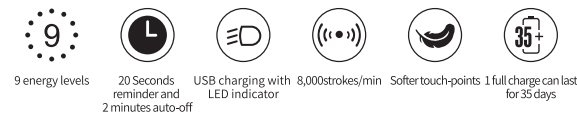

SG-712 IPX7 FACIAL SILICONE BRUSH New Arrival

- Ultra hygienic soft silicone rubber, providing the softest and gentlest face cleansing and massage for all normal skin types.
- 9 Energy levels for various needs
- Different silicone bristles specialize for different skin area's cleaning.

Size: 96.1*82.6*32.3mm (L*W*H)
Weight: 78g
Power source: DC 5V USB charging
Battery type: DC3.7V, 250mAh, lithium battery
Material: FDA Grade Silicone and ABS