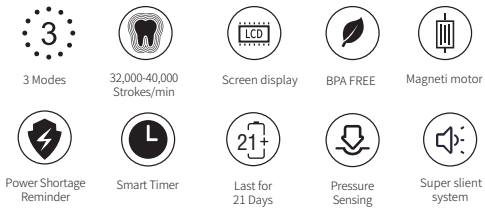

SG-2320 **IPX7**

- Fully charged 8 hours can last for 200 days (twice of 2 mins a day)
- 5 brushing modes offer varying oral care needs
- Up to 35,000 strokes/min, Super effective cleaning

Weight: 115.1g
 Size: 201.3*29.2*27.0mm
 Power source: DC5V, USB charging
 Battery type: 3.7V, 2000mAh lithium battery

SG-2772 IPX7

- Screen Display for Six language options
- Pressure sensor & toothpaste anti-splash
- Intelligent brushing effect reminder
- 3 Modes meet different needs

Weight: 126g
Size: 31.1*29.5*151.9mm for toothbrush handle
Power source: DC5V, Type-C charging
Battery type: 3.7V,700mAh lithium battery

SG-2118 IPX6

- Musical toothbrush with 7 English songs. 3 Modes meet different people's needs
- Pressure-sensing function. When brush too hard, the charging base makes audible warning.
- Charging base can disinfect and kill bacteria.