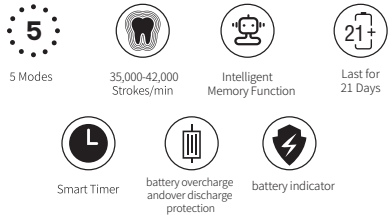

Weight: 125g

Size: 26.8*26.7*253mm

Power source: DC5V,Type-C charging

Battery type: 3.7V, 700mAh lithium battery

NEW ARRIVAL

SEAGO GROUP
赛嘉集团
SINCE 2003

SG-2750 **IPX7**

- Upgraded Powerful Magnetic Levitation Motor with 35000-42000 strokes/min, 6mm swing on the bristle.
- 5 Modes offer varying oral care needs.

Weight: 98g
 Size: 26.9*26.4*179.8mm
 Power source: DC5V, USB charging
 Battery type: 3.7V, 700mAh lithium battery

SG-2716 **IPX7**

- 15 Modes (5 modes with 3 intensities settings) offer varying oral care needs.
- Pressure-sensing with upgrade 3-second gradual strength, Splash-proof and comfortable experience
- Auto wake up function when taking up the toothbrush
- Powerful magnetic levitation motor makes 6mm wide swing on the bristles to clean oral effectively.