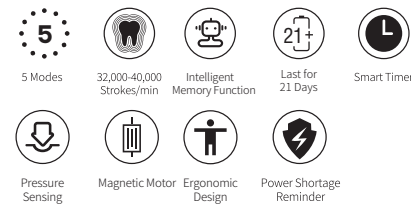

Power source: DC5V, type-c charging

Battery type: 3.7V, 700mAh lithium battery

SG-2782 IPX7

- 5 Modes offer varying oral care needs
- Pressure-sensing with upgrade 3-second gradual strength,Splash-proof and comfortable experience
- Upgraded magnetic power technology motor make 6mm wide wing on the bristle to clean oral effectively

Weight: 125g

Size: 26.8*26.7*253mm

Power source: DC5V,Type-C charging

Battery type: 3.7V, 700mAh lithium battery

NEW ARRIVAL

SEAGO GROUP
赛嘉集团
SINCE 2003

SG-2750 **IPX7**

- Upgraded Powerful Magnetic Levitation Motor with 35000-42000 strokes/min, 6mm swing on the bristle.
- 5 Modes offer varying oral care needs.

Weight: 98g
 Size: 26.9*26.4*179.8mm
 Power source: DC5V, USB charging
 Battery type: 3.7V, 700mAh lithium battery

SG-2716 **IPX7**

- 15 Modes (5 modes with 3 intensities settings) offer varying oral care needs.
- Pressure-sensing with upgrade 3-second gradual strength, Splash-proof and comfortable experience
- Auto wake up function when taking up the toothbrush
- Powerful magnetic levitation motor makes 6mm wide swing on the bristles to clean oral effectively.