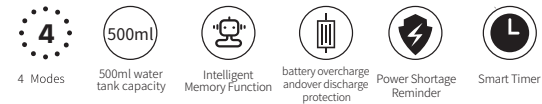

Weight: 87g
 Size: 29.8*40.1*206mm
 Compatible with Oral B head
 Power source: 2*AA

NEW ARRIVAL

SEAGO GROUP
赛嘉集团
SINCE 2003

SG-8020 IPX7

- Visible modes switching on water tank give customer a simple and convenient experience
- Advanced large water tank water flosser, effective plaque removal, fit for family.
- Slim handle with switch button, easy to hold and convenient to operate.
- 4 modes : mode 1&2&4 have 9 intensities as choice which can meet different people's needs

Size: 191.8*96.3*196.3mm
 Power source: DC5V, USB charging
 Battery type: 7.4V, 1500mAh lithium battery

SG-8023 IPX7

- 4 Modes(Strong, Soft, Pulse and DIY) offer varying oral care need
- Special shoot function, can stop at any time
- 350ml Capacity