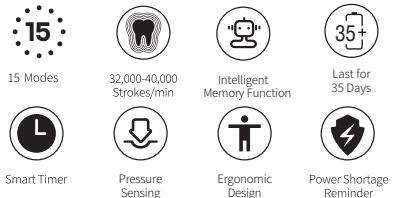

SG-2716 **IPX7**

- 15 Modes (5 modes with 3 intensities settings) offer varying oral care needs.
- Pressure-sensing with upgrade 3-second gradual strength, Splash-proof and comfortable experience
- Auto wake up function when taking up the toothbrush
- Powerful magnetic levitation motor makes 6mm wide swing on the bristles to clean oral effectively.

Weight: 125g
Size: 27*27*245mm for toothbrush
58.0*58.0*28.0mm for 4017 charger
Power source: DC5V, inductive charging
Battery type: 3.7V, 2000mAh lithium battery