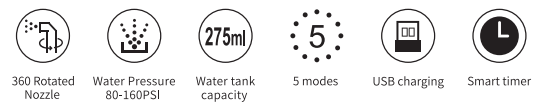

SG-8019 IPX7

- Advanced handhold cordless water flosser with over 1500 times/min high pressure water pulse, easily and effectively removes food debris, plaque and improves oral health.
- Large water tank 275ml,5 modes (Strong, Normal,Massage,Shoot,DIY) offer different oral clean solutions

Weight: 276g
Handle size: 85.7*71.7*225.2mm (L*W*H)
Power source: DC5V,USB charging (Magnetic port)
Battery type: 3.7V,1600mAh lithium battery