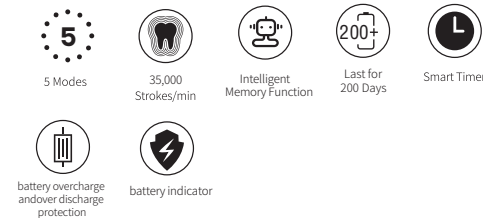

SG-2725 **IPX7**

- Upgrade magnetic motor, super powerful clean effect
- Metal-free planting bristles, over 90% end rounding
- Regular handle easy for ADD 3D PATTERNS

Weight: 222g
 Size: 28.3*28.3*252mm
 Power source: DC5V, Type-C charging
 Battery type: 3.7V, 1500mAh lithium battery

SG-2320 **IPX7**

- Fully charged 8 hours can last for 200 days (twice of 2 mins a day)
- 5 brushing modes offer varying oral care needs
- Up to 35,000 strokes/min, Super effective cleaning

Weight: 115.1g
 Size: 201.3*29.2*27.0mm
 Power source: DC5V, USB charging
 Battery type: 3.7V, 2000mAh lithium battery