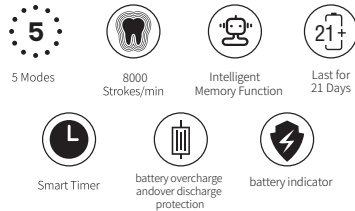

Weight: 98g
Size: 28.3*25.5*199.1mm
Power source: DC5V, USB charging
Battery type: 3.7V, 700mAh lithium battery