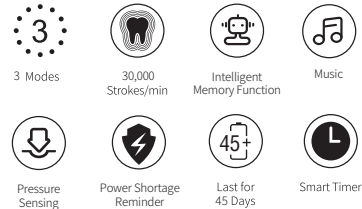

SG-2118 IPX6

- Musical toothbrush with 7 English songs. 3 Modes meet different people's needs
- Pressure-sensing function. When brush too hard, the charging base makes audible warning.
- Charging base can disinfect and kill bacteria.

Weight: 56g
Size: 25*25*165.8mm
Power source: DC5V, inductive charging
Battery type: 260mAh lithium battery